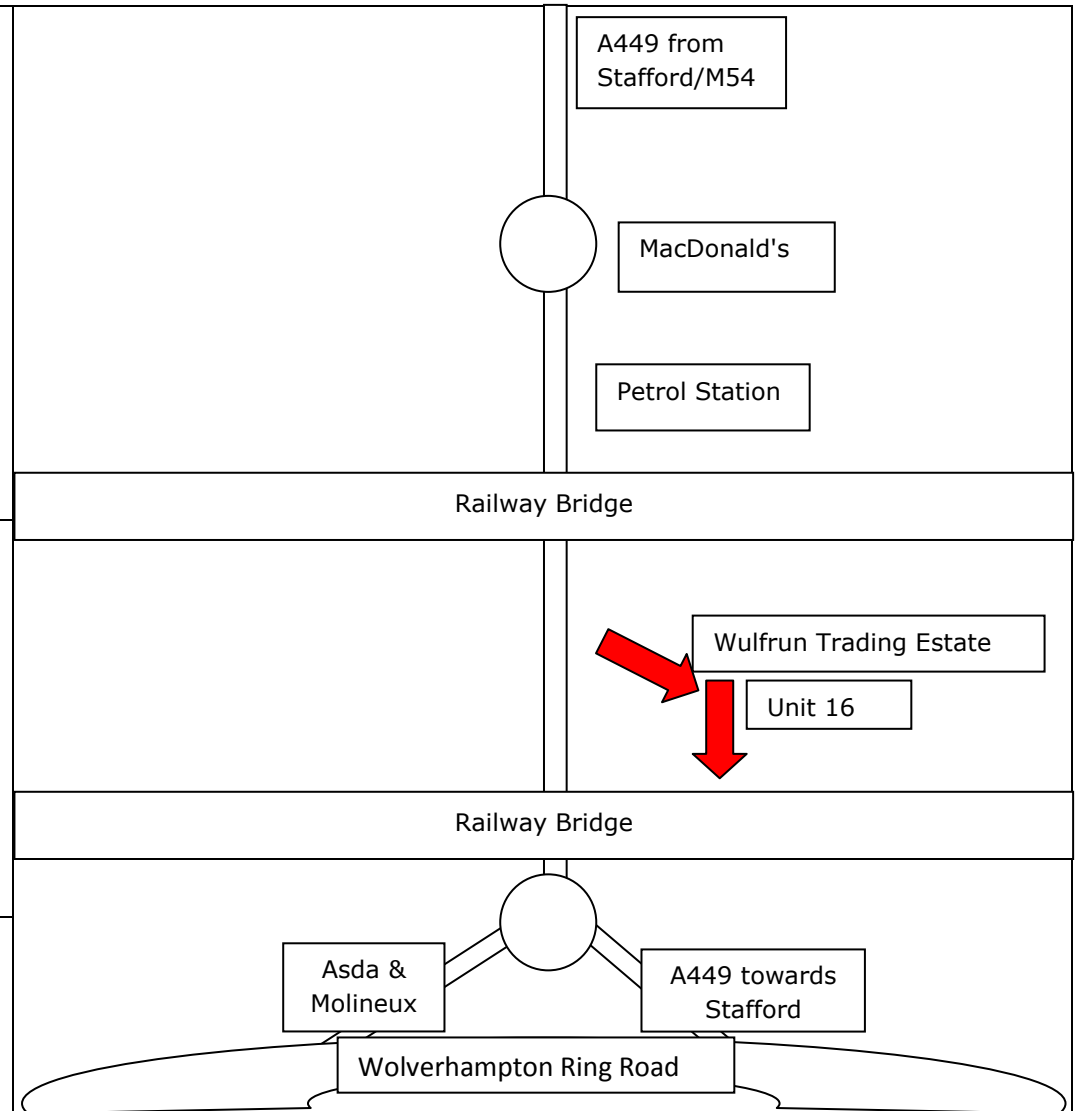

How To Find Us

Our Address

The Well
Unit 16
Wulfrun Trading Estate
Stafford Road
Wolverhampton
WV10 6HH *(NB. SatNav's do not bring you to the warehouse with this postcode)*

Telephone: 01902 256523
info@thewellwolverhampton.co.uk
www.thewellwolverhampton.co.uk

By Car

Driving directions from city centre:

- From the Ring Road turn onto Stafford Road (A449) towards Stafford,
- Straight on at the roundabout (Wickes on your left)
- Pass under two railway bridges
- At the next roundabout turn back on yourself as if you were coming back into town
- Pass the petrol station and under the first railway bridge
- Turn left onto the Wulfrun Trading Estate

By Bus (get off at Dunstall Hill roundabout or Stafford Road McDonalds)
Buses 3, 4, 32, 33, 76, 88A, 88B, 803, 810 & 878 all go along Stafford Road

Warehouse opening hours for donations ONLY - Tues-Fri 9.30am-1.30pm